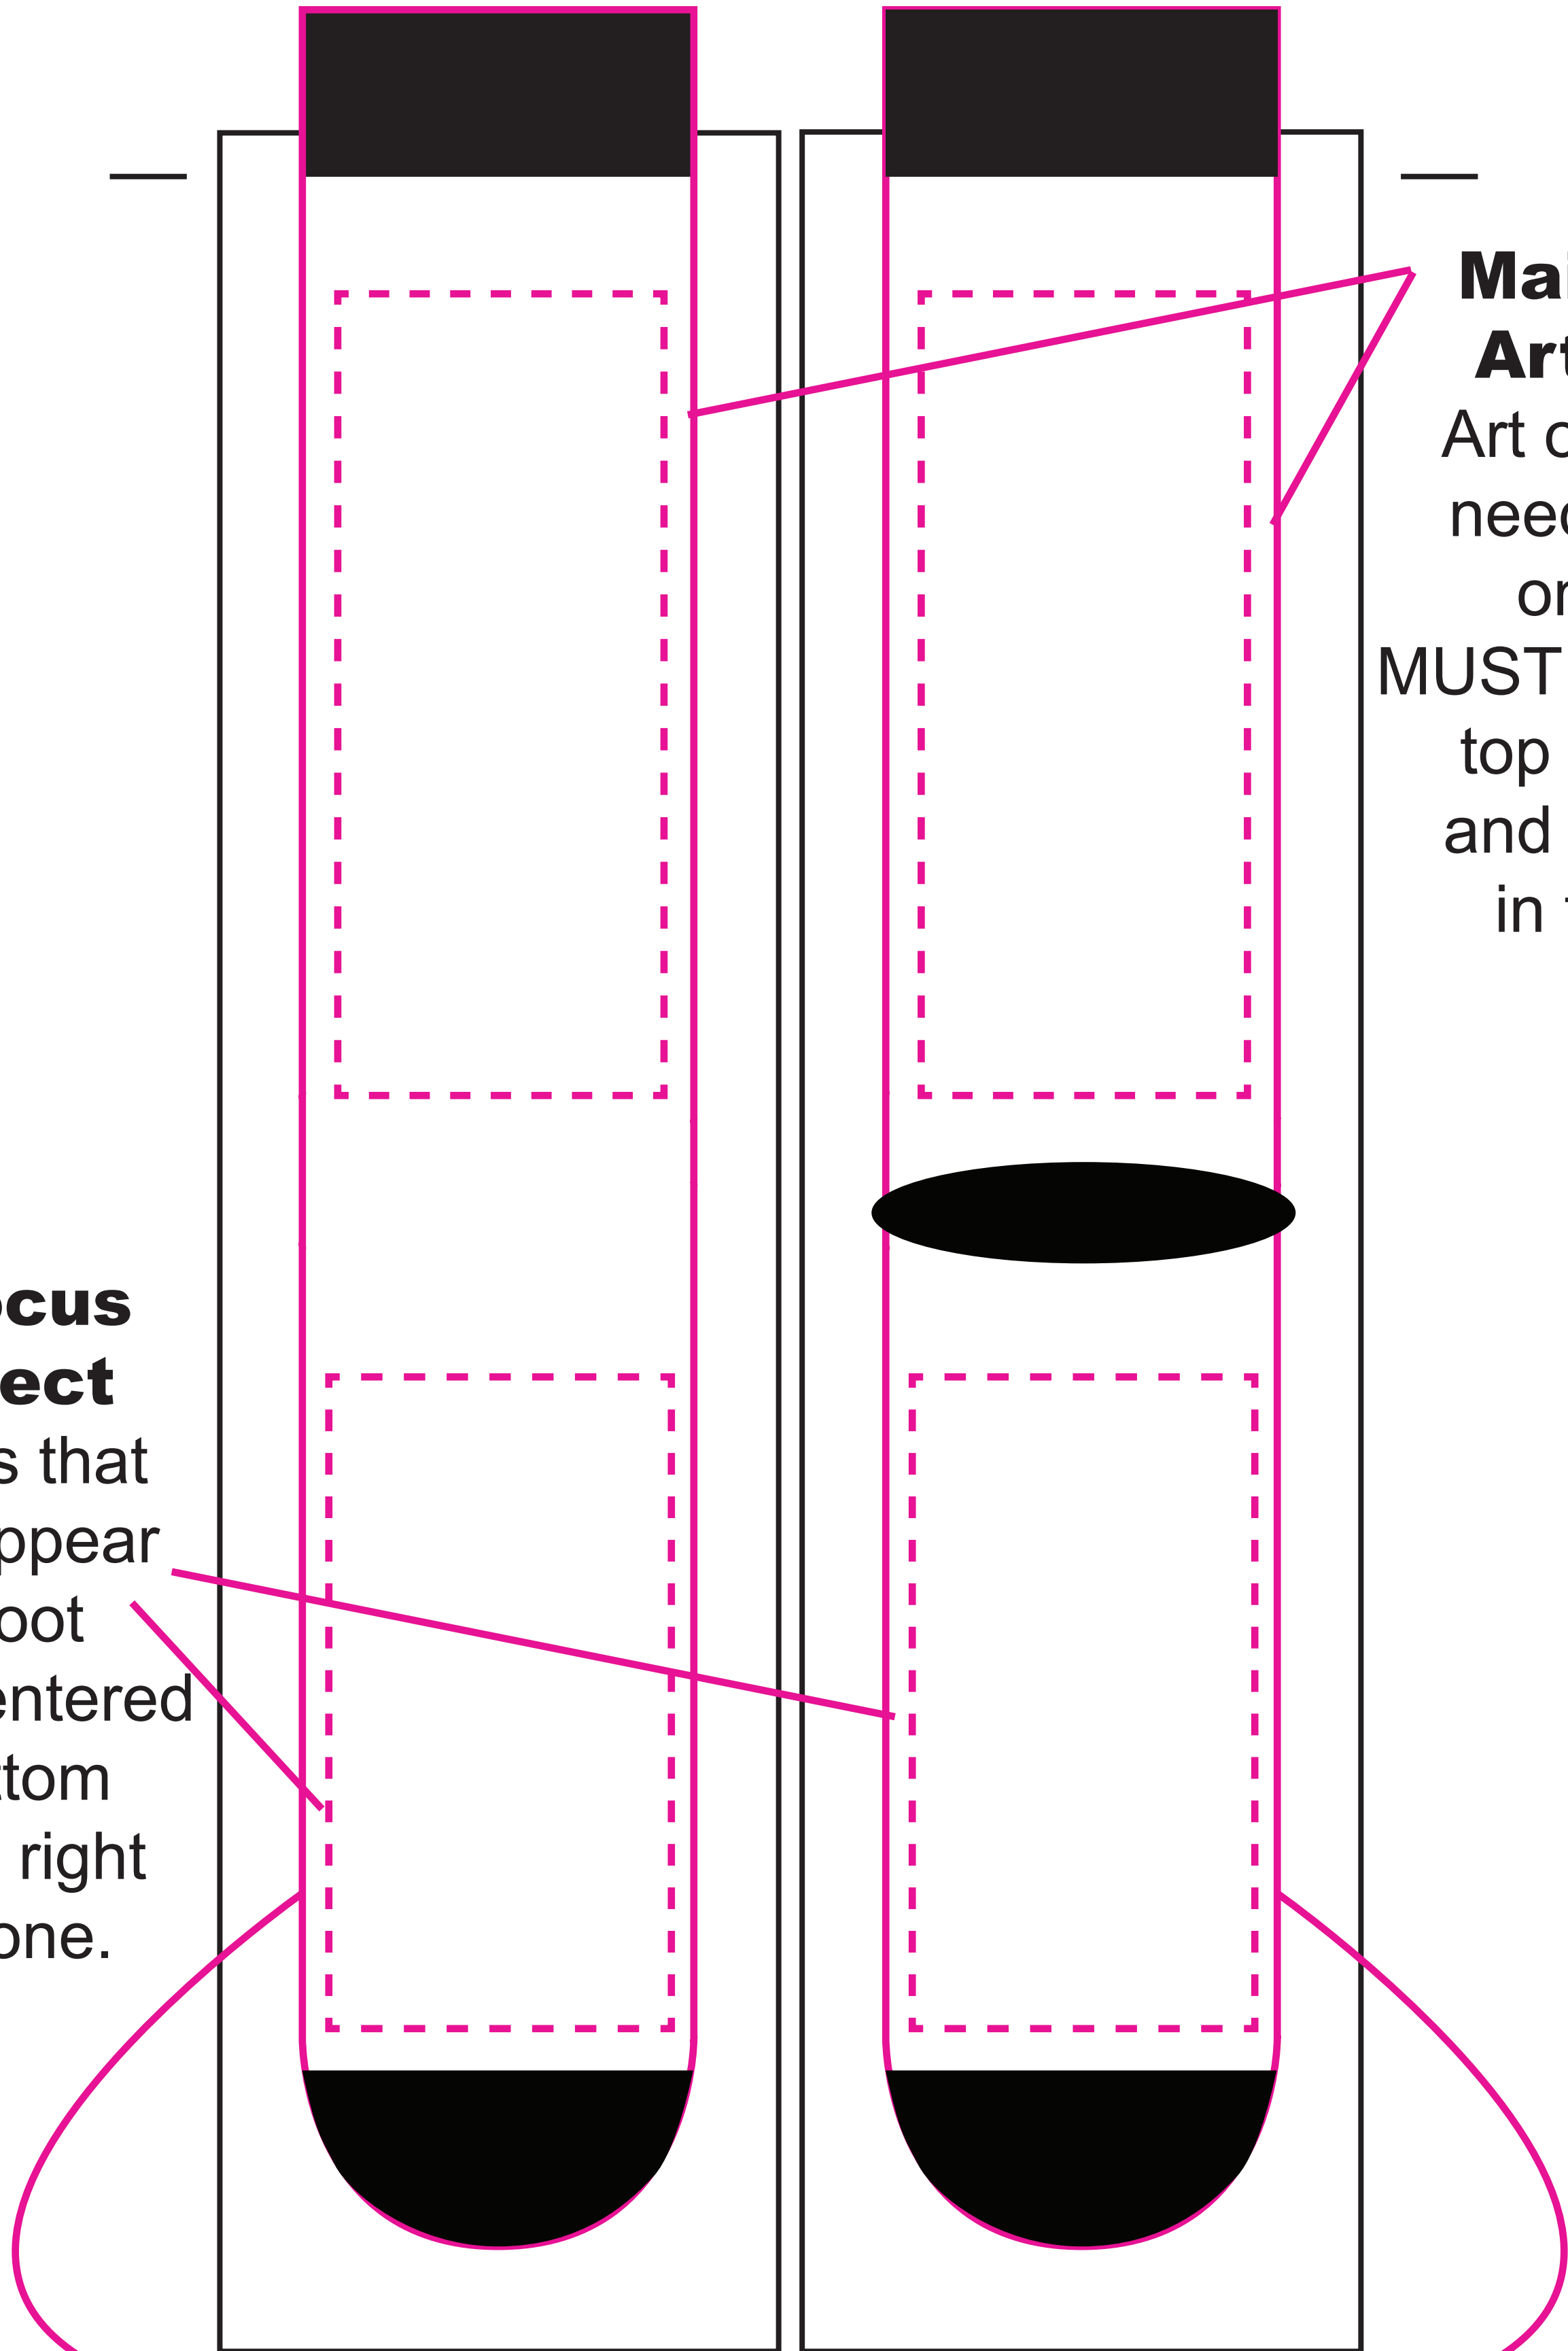

47DSUB
10-13

ART BOARD

Art **MUST** fill the art board

FRONT

BACK

Main Focus Art Object

Art objects that
need to appear
on the leg
MUST be centered
top to bottom
and left to right
in this zone.

Main Focus Art Object

Art objects that
need to appear
on the foot
MUST be centered
top to bottom
and left to right
in this zone.

SOCK OUTLINE

This area will transfer (sublimate) to the
sock, but the Art Board design **MUST** be
greater than the sock outline (bleed).